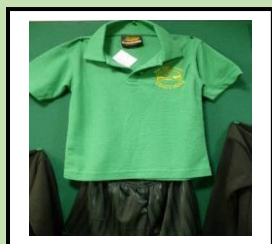

REMINDER: PE KIT TO BE WORN TO SCHOOL WHEN YOUR CHILD HAS PE AS WELL AS WELLINGTON BOOTS FOR OUTDOOR LEARNING

We would like to remind all parents and carers that on the day your child is due to have their PE lesson, they will need to arrive at school wearing their PE Kit. In colder weather, this may also include a dark coloured tracksuit in either black, grey or bottle green. Trainers may be worn instead of plimsolls. Reminder stickers for your child to wear their PE kit and to bring in their wellington boots for their outdoor learning will go home with your child the day before their lesson.